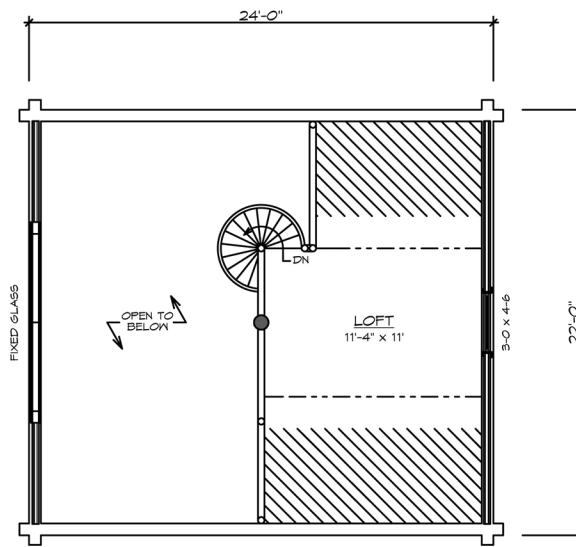

1ST FLOOR PLAN

2ND FLOOR PLAN

**The Cades Cove**  
 528 sq. ft. First floor  
 234 sq. ft. Second floor  
 762 Total sq. ft.

FRONT ELEVATION

LEFT ELEVATION